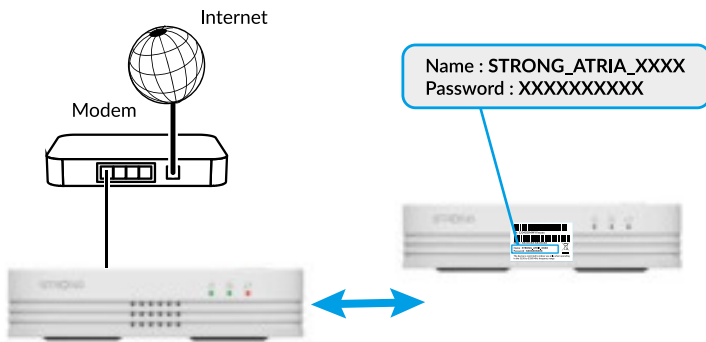

STRONG

1200 Mbit/s

ATRIA

WI-FI MESH HOME KIT 1200

Performant • Reliable • Anywhere

2x

2x

1x

Installation Instructions

1

2

3