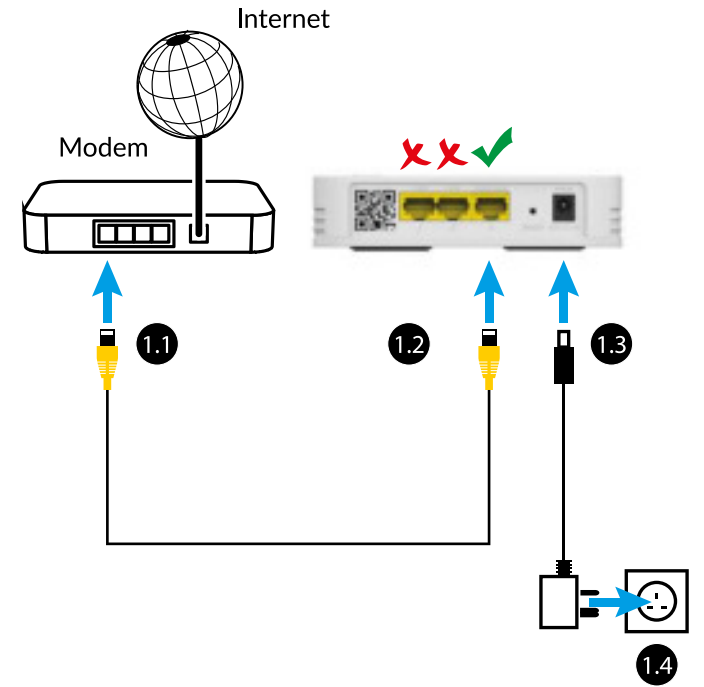

STRONG

1200 Mbit/s

ATRIA

WI-FI MESH HOME KIT 1200

Performant • Reliable • Anywhere

2x

2x

1x

Installation Instructions

1

2

3

4

5

ATRIA Mesh App

SERVICE CENTER