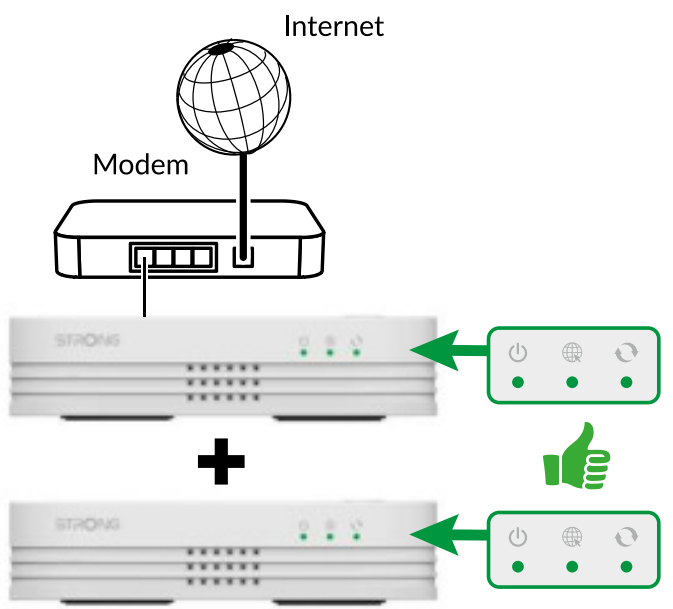

STRONG

1200 Mbit/s

ATRIA

WI-FI MESH HOME KIT 1200

Performant • Reliable • Anywhere

2x

2x

1x

Installation Instructions

1

2

3

4

5

ATRIA Mesh App

SERVICE CENTER