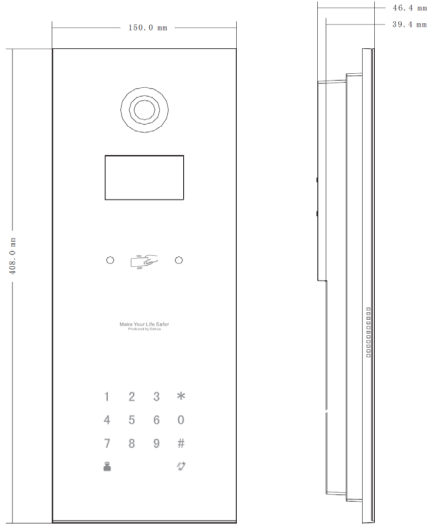

Audio

Audio Compression	G.711
Audio Input	Omnidirectional Mic
Audio Output	Built-in Speaker
Bidirectional Talk	Support Dual-way Bidirectional talk

Display

LCD Screen	3" STN 128x64
------------	---------------

Operation Mode

Keypad	Touch Button
Reader	Mifare Card

Approaching Induction

Body approaching	0.6m
------------------	------

Interface

Door Control	1
Alarm In	2(1ch unlock button, 1ch feedback)
RS485	1

Network

Ethernet	10M/100Mbps
Network Protocol	TCP/IP

General

Ingress Protection	IP65
Tamper Switch	1
Installation	Flush
Material	Tempered glass
Power	DC 12V
Power Consumption	Work ≤10W
Working Temperature	-30°C to +60°C
Relative Humidity	10%RH-90%RH
Dimensions	150.0mm×408.0mm×46.4mm
Weight	1.6kg

Dimensions

View Area

Application