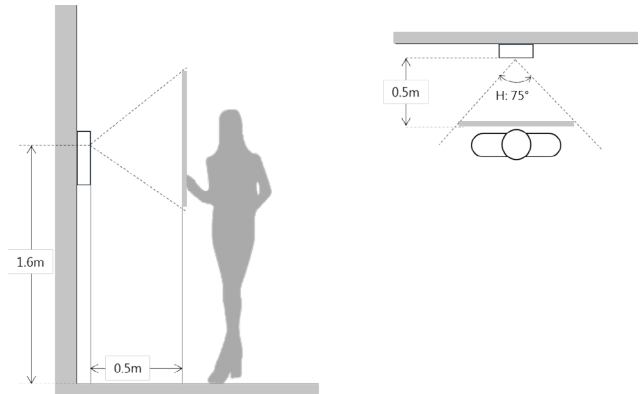

Ethernet	10M/100Mbps
Network Protocol	TCP/IP

General

Ingress Protection	IP65
Tamper Switch	1
Installation	Flush
Material	Tempered glass
Power	DC 12V
Power Consumption	Work ≤10W
Working Temperature	-30°C to +60°C
Relative Humidity	10%RH-90%RH
Dimensions	150.0mm×408.0mm×46.4mm
Weight	1.6kg

Dimensions

View Area

Application