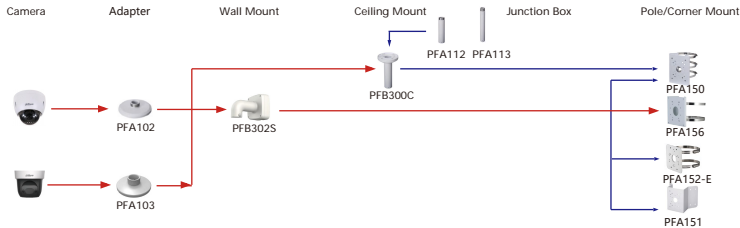

Shape	IP PTZ Camera	CVI PTZ Camera
		SD42216DB-HC
	SD29204DB-GNY SD29204DB-GNY-W SD29404DB-GNY SD29404DB-GNY-W