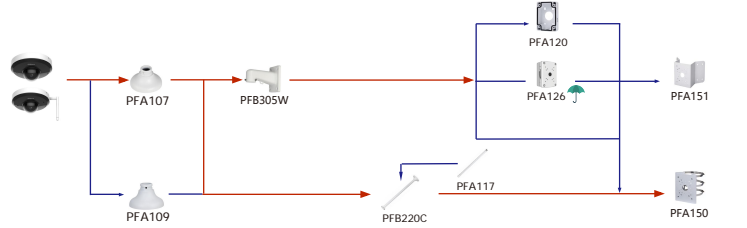

Shape	IP PTZ Camera	CVI PTZ Camera
	SD1A204DB-GNY SD1A404DB-GNY	
	SD1A204DB-GNY-W SD1A404DB-GNY-W SD1A404DB-GNY-W-PV