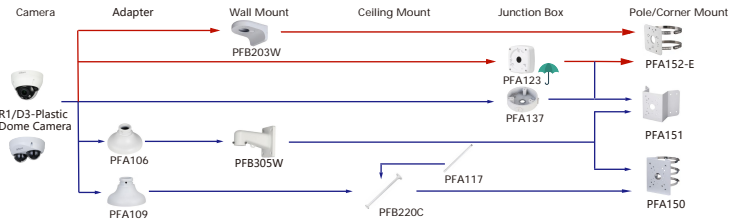

Shape	IP Camera	CVI Camera
 R1/D3-Plastic Dome Camera	IPC-HDPW1230R1-ZS-S5 IPC-HDPW1431R1-ZS-S4 IPC-HDPW1230R1-S5 IPC-HDPW1431R1-S4 IPC-HDPW1430R1-S5	HAC-D3A51-Z-S2 HAC-D3A21-Z HAC-D3A21-VF
	IPC-HDBW5441F-AS-E2