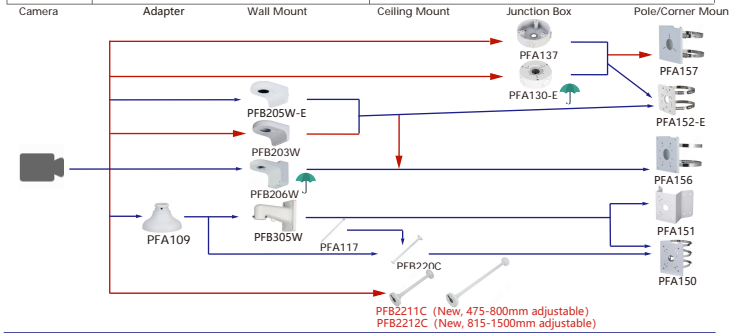

Shape	IP Camera	CVI Camera
	IPC-EBW81242-AS-S2 IPC-EBW8842-AS IPC-EBW81230 IPC-EBW8630	IPC-EBW81242-AS-IVC-S2 IPC-EBW8842-AS-IVC HAC-EBW3802

Shape	IP Camera	CVI Camera
 R1/D3-Plastic Dome Camera	IPC-HDPW1230R1-ZS-S5 IPC-HDPW1431R1-ZS-S4 IPC-HDPW1230R1-S5 IPC-HDPW1431R1-S4 IPC-HDPW1430R1-S5	HAC-D3A51-Z-S2 HAC-D3A21-Z HAC-D3A21-VF
	IPC-HDBW5441F-AS-E2	

Shape	IP Camera	CVI Camera
Old	IPC-HDBW2231F-AS-S2 IPC-HDBW2431F-AS-S2	HAC-HDBW2501F-A-S2 HAC-HDBW2241F-A-S2
New	IPC-HDBW3241F-AS-S2 IPC-HDBW3441F-AS-S2 IPC-HDBW3541F-AS-S2	

Shape	IP Camera	CVI Camera
		HAC-HDW1801TMO-Z-A-S2 HAC-HDW1801TMO-Z-A-DP-S2 HAC-HDW1500TMO-Z-A-S2 HAC-HDW1500TMO-Z-A-DP-S2 HAC-HDW1231TMO-Z-A HAC-HDW1231TMO-Z-A-DP HAC-HDW1200TMO-Z-A-S6

Shape	IP Camera	CVI Camera
		HAC-T3A51-Z-S2 HAC-T3A21-Z
		HAC-T3A21-VF

Shape	IP Camera	CVI Camera
	IPC-HDW1230T-ZS-S5 IPC-HDW1431T-ZS-S4 IPC-HDW2231T-ZS-S2 IPC-HDW2431T-ZS-S2 IPC-HDW2531T-ZS-S2 IPC-HDW2831T-ZS-S2 IPC-HDW2241T-ZS IPC-HDW2441T-ZS	HAC-HDW1801T-Z-A-S2 HAC-HDW1801T-Z-A-DP-S2 HAC-HDW1500T-Z-A-S2 HAC-HDW1500T-Z-A-DP-S2 HAC-HDW1231T-Z-A HAC-HDW1231T-Z-A-DP HAC-HDW1200T-Z-A-S6 HAC-HDW1509T-Z-A-LED-S2 HAC-HDW1509T-Z-A-LED-DP-S2 HAC-HDW1239T-Z-A-LED-S2 HAC-HDW1239T-Z-A-LED-DP-S2 HAC-HDW1500TMO-A-S2 HAC-HDW1500TMO-S2 HAC-HDW1231TMO-A HAC-HDW1200TMO-A-S6 HAC-HDW1200TMO-S6 HAC-HDW1200TMO-A-S5 HAC-HDW1200TMO-S5 HAC-HDW2802TMO-A HAC-HDW2501TMO-A-S2 HAC-HDW2241TMO-A-S2 HAC-HDW2241TMO-A-POC-S2 HAC-HDW2241TMO-A-POC-S2 HAC-HDW1500TMO-A-POC-S2 HAC-HDW1200TMO-A-POC-S5 HAC-HDW2541TM-ASE IPC-HDW2441TM-S IPC-HDW5541TM-ASE IPC-HDW2841TM-S IPC-HDW2841TM-S IPC-HDW5842TM-ASE IPC-HDW3249TM-AS-LED IPC-HDW3249TM-AS-LED IPC-HDW3449TM-AS-LED IPC-HDW3449TM-AS-LED IPC-HDW3449TM-AS-LED IPC-HDW3449TM-AS-LED IPC-HDW3449H-AS-PV IPC-HDW3549H-AS-PV IPC-HDW3849H-AS-PV IPC-HDW5449H-AS-LED IPC-HDW5849H-ASE-LED IPC-HDW5449H-ASE-LED(S2) IPC-HDW5449H-ASE-D2 IPC-HDW3449H-ZAS-PV IPC-HDW3549H-ZAS-PV IPC-HDW3849H-ZAS-PV IPC-HDW5449H-ZE-LED IPC-PDW5849-A180-E-ASTE PDW3849-A180-AS-PV IPC-HDW5831R-ZE