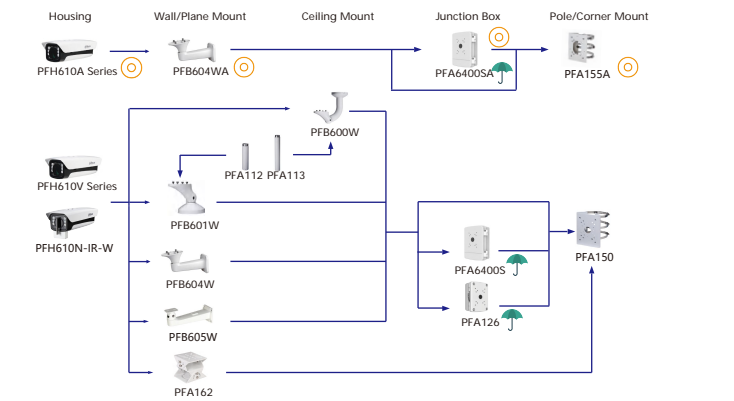

Selection of Box/Bullet Camera

Shape	610 Series	N Series	PFH610V Series	PFH610A Series
PFH610N Series PFH610V Series PFH610A Series		PFH610N-IR-W-POE	PFH610V PFH610V-H-POE PFH610V-IR-POE	PFH610A PFH610A-H-POE PFH610A-IR-POE PFH610A-IR-W-POE