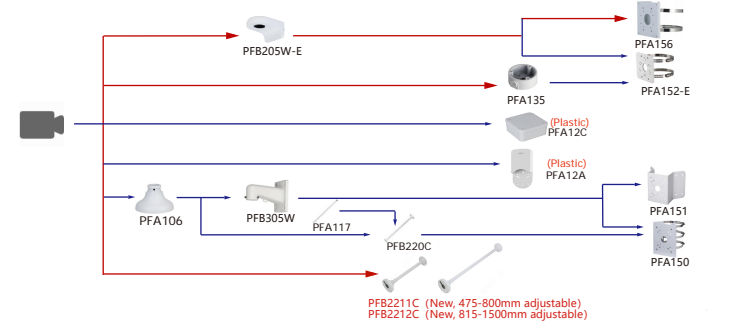

Shape	IP Camera	CVI Camera
		HAC-HDW1800R HAC-HDW1200R-S5
		HAC-T1A51-S2 HAC-T1A21 HAC-T1A11

Camera Adapter Wall Mount Ceiling Mount Junction Box Pole/Corner Mount