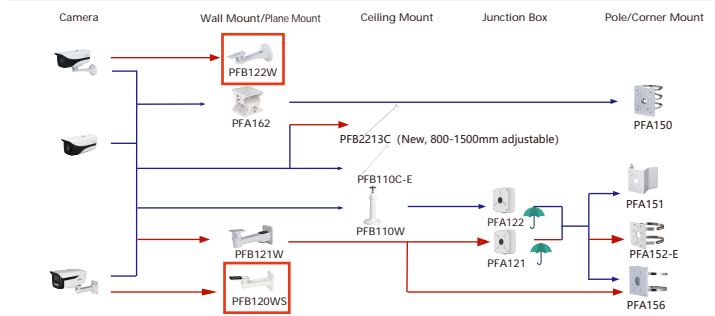

Selection of Bullet Camera

Shape	IP Camera	CVI Camera
IPC-HFWxxx	IPC-HFW1230M-A-11-B-S5 IPC-HFW1230M-A-12-B-S5	IPC-HFW2239M-AS-LED-B-S2 IPC-HFW2439M-AS-LED-B-S2 IPC-HFW231M-AS-12-B-S2
	IPC-HFW249M-AS-LED-B IPC-HFW249M-AS-LED-B	
IPC-HFW341M-AS-SFC-I2