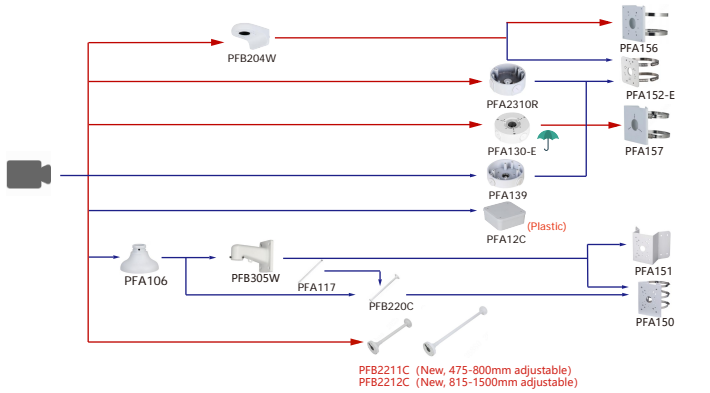

Shape	IP Camera	CVI Camera	
	IPC-HDW4241EM-S IPC-HDW4441EM-S IPC-HDW4541EM-S IPC-HDW4841EM-S		
	IPC-HDW4831EM-ASE	HAC-HDW1200EM-A-S6 HAC-HDW1200EM-S6	
		HAC-HDW1801T-A-S2 HAC-HDW1801T-S2 HAC-HDW2802T-A HAC-HDW2402T-A	
		HAC-HDW1809T-A-LED HAC-HDW1801T-IL-A-S2 HAC-HDW1509T-IL-A-S2 HAC-HDW1500T-IL-A-S2 HAC-HDW1239T-IL-A-S2	HAC-HDW1509T-A-LED-POC-S2 HAC-HDW2509T-A-LED HAC-HDW1239T-A-LED-S2 HAC-HDW2249T-A-LED-S2 HAC-HDW1509T-LED-S2 HAC-HDW1509T-A-LED-S2

Camera Adapter Wall Mount Ceiling Mount Junction Box Pole/Corner Mount