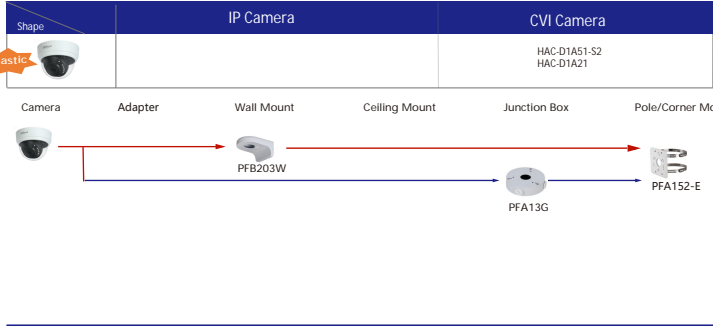

Shape	IP Camera	CVI Camera
Old	IPC-HDBW4831E-ASE IPC-HDBW2241E-S IPC-HDBW2441E-S IPC-HDBW2541E-S(Internal model of new one comes with -S2, while the old product is being delisted) IPC-HDBW2841E-S IPC-HDBW3249E-AS-NI IPC-HDBW3449E-AS-NI IPC-HDBW2230E-S-S2 IPC-HDBW2231E-S-S2	IPC-HDBW2431E-S-S2 IPC-HDBW2531E-S-S2 IPC-HDBW2831E-S-S2 IPC-HDBW1230E-S5 IPC-HDBW1431E-S4 IPC-HDBW1530E-S6 IPC-HDBW1830E-S5 IPC-HDBW1430E-S5
New	IPC-HDBW4241E-AS IPC-HDBW4441E-AS IPC-HDBW4541E-AS IPC-HDBW4841E-AS IPC-HDBW3241E-AS-S2 IPC-HDBW3441E-AS-S2	IPC-HDBW3541E-AS-S2 IPC-HDBW3841E-AS-S2 HAC-HDBW2802EA-A HAC-HDBW2501EA-A-S2 HAC-HDBW2241EA-A-S2 HAC-HDBW1801EA-A-S2 HAC-HDBW1801EA-A-S2 HAC-HDBW1200EA-A-S6 HAC-HDBW1200EA-S6
	IPC-HDBW1230DE-SW