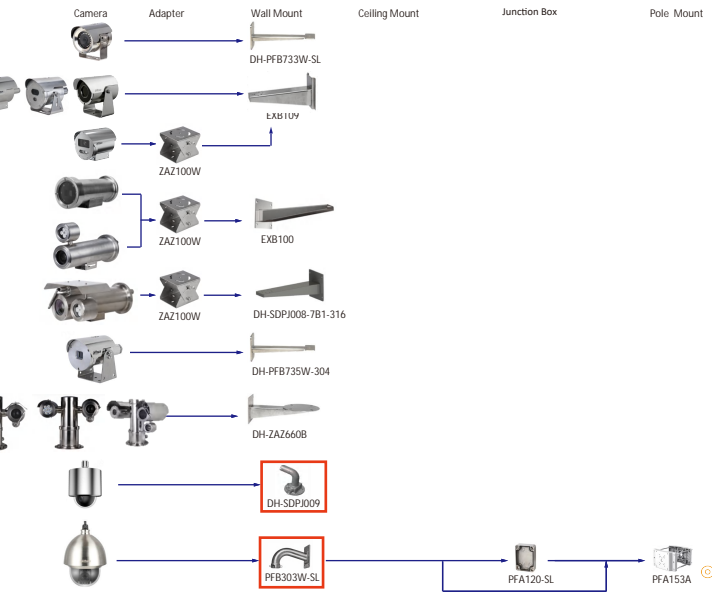

Shape	Special Camera	Shape	Special Camera
	SDZW2000T-SL		ECA7A1425-HNR-XA-F
	SDZW2030U-SL		ECA7B1231-HNP-XA-F
	SD60230U-HNI-SL		EPC245U-PTZ EPC230U-PTZ
	ESD41A415-HNR-GB-P-304 ESD41A415-HNR-GB-P-316		EPC230U-PTZ-IR EPC245U-PTZ-IR
	IPC-HDEW8841R-Z IPC-HDEW8441R-Z	Thermal Series	
	ECA3A1804-HNR-XB ECA3A1404-HNR-XB (IPC-HFE8441R-Z IPC-HFE8841R-Z)		TPC-AEPT8641-T TPC-AEPT8441-T
	ECA2A1400-HN		TPC-AEBF5201-T
	EPC230U		TPC-AEBF5641-T TPC-AEBF5441-T