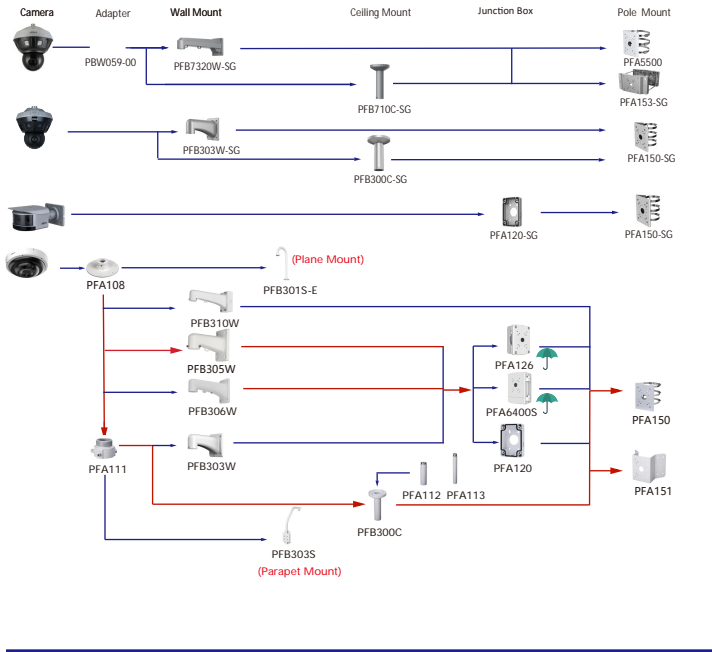

Shape	Special Camera
	PSDW83242M-A360-D845L-S3 PSDW8242M-A270-D440-S3 PSDW81642M-A180-D440-S3 PSDW81642M-A360-D440-S3
	PSDW81642S-A360-D425 PSDW8842S-A180-D425
	IPC-PFW81642-A180 IPC-PFW83242-A180-S2
	IPC-PDBW82041-B360-S2 IPC-PDBW5831-B360
	PSDW5631S-B360
	IPC-HDW8441X-3D IPC-HDW8441X-BV-3D IPC-HDW8341X-BV-3D
	IPC-HFS8449G-Z7-LED IPC-HFS8449G-Z3-LED