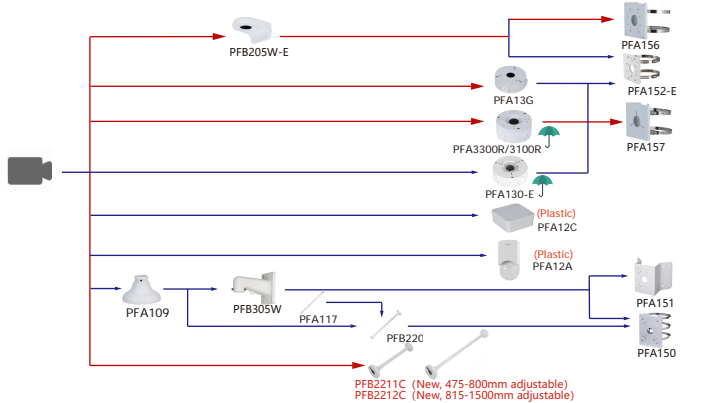

Shape	IP Camera	CVI Camera
		HAC-HDW1801TLO-A-S2 HAC-HDW1801TLO-S2 HAC-HDW1500TLO-A-S2
		HAC-HDW1509TLO-LED-S2 HAC-HDW1509TLO-A-LED-S2 HAC-HDW1239TLO-A-LED-S2 HAC-HDW1239TLO-LED-S2 HAC-HDW1209TLO-A-LED-S2 HAC-HDW1209TLO-LED-S2
		HAC-HDW1239TLO-IL-A-S2 HAC-HDW1500TLO-IL-A-S2 HAC-HDW1209CLO-A-LED-S2 HAC-HDW1209CLO-LED-S2 HAC-HDW1200CLO-IL-A-S6 HAC-HDW1500TRQ-A-S2 HAC-HDW1500TRQ-S2 HAC-HDW1231TRQ-A HAC-HDW1200TRQ-A-S6 HAC-HDW1200TRQ-S6 HAC-HDW1800TL HAC-HDW1800TL-A

Camera Adapter Wall Mount Ceiling Mount Junction Box Pole/Corner Mount