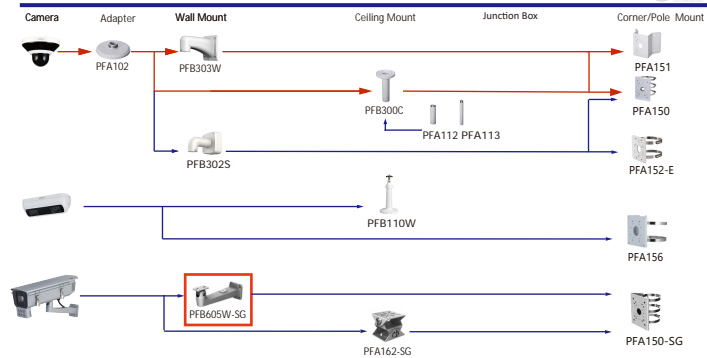

Camera Adapter Wall Mount Ceiling Mount Junction Box Pole/Corner Mount

Shape	IP Camera	CVI Camera
		HAC-HDW1801TLO-A-S2 HAC-HDW1801TLO-S2 HAC-HDW1500TLO-A-S2
		HAC-HDW1509TLO-LED-S2 HAC-HDW1509TLO-A-LED-S2 HAC-HDW1239TLO-A-LED-S2 HAC-HDW1239TLO-LED-S2 HAC-HDW1209TLO-A-LED-S2 HAC-HDW1209TLO-LED-S2
		HAC-HDW1239TLO-IL-A-S2 HAC-HDW1500TLO-IL-A-S2 HAC-HDW1209CLO-A-LED-S2 HAC-HDW1209CLO-LED-S2 HAC-HDW1200CLO-IL-A-S6 HAC-HDW1500TRQ-A-S2 HAC-HDW1500TRQ-S2 HAC-HDW1231TRQ-A HAC-HDW1200TRQ-A-S6 HAC-HDW1200TRQ-S6 HAC-HDW1800TL HAC-HDW1800TL-A

Camera Adapter Wall Mount Ceiling Mount Junction Box Pole/Corner Mount

Shape	IP Camera	CVI Camera
		HAC-HDW1800R HAC-HDW1200R-S5
		HAC-T1A51-S2 HAC-T1A21 HAC-T1A11

Camera Adapter Wall Mount Ceiling Mount Junction Box Pole/Corner Mount

Shape	Special Camera
	PSDW83242M-A360-D845L-S3 PSDW8242M-A270-D440-S3 PSDW81642M-A180-D440-S3 PSDW81642M-A360-D440-S3
	PSDW81642S-A360-D425 PSDW8842S-A180-D425
	IPC-PFW81642-A180 IPC-PFW83242-A180-S2
	IPC-PDBW82041-B360-S2 IPC-PDBW5831-B360
	PSDW5631S-B360
	IPC-HDW8441X-3D IPC-HDW8441X-BV-3D IPC-HDW8341X-BV-3D
	IPC-HFS8449G-Z7-LED IPC-HFS8449G-Z3-LED