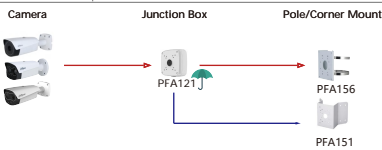

Shape	Thermal Camera			
	DHI-TPC-BF5601-B5-DC-S2 DHI-TPC-BF5601-B7-DC-S2 DHI-TPC-BF5601-B9-DC-S2 DHI-TPC-BF5601-B13-DC-S2 DHI-TPC-BF5601-B19-DC-S2 DHI-TPC-BF5601-B25-DC-S2 DHI-TPC-BF5601-B35-DC-S2	DHI-TPC-BF5401-B7-BM-S2 DHI-TPC-BF5401-B13-BM-S2 DHI-TPC-BF5401-B25-BM-S2 DHI-TPC-BF5401-B35-BM-S2	DHI-TPC-BF5601-TB5-DC-S2 DHI-TPC-BF5601-TB9-DC-S2 DHI-TPC-BF5601-TB13-DC-S2 DHI-TPC-BF5601-TB19-DC-S2 DHI-TPC-BF5601-TB25-DC-S2 DHI-TPC-BF5601-TB35-DC-S2	DHI-TPC-BF5401-TB7-BM-S2 DHI-TPC-BF5401-TB13-BM-S2 DHI-TPC-BF5401-TB25-BM-S2 DHI-TPC-BF5401-TB35-BM-S2
	DHI-TPC-BF5641-BF74-DM-S2 DHI-TPC-BF5641-BF94-DM-S2 DHI-TPC-BF5641-B13F6-DM-S2 DHI-TPC-BF5641-B19F12-DM-S2 DHI-TPC-BF5641-B25F12-DM-S2 DHI-TPC-BF5641-B35F12-DM-S2	DHI-TPC-BF5441-B7F4-BM-S2 DHI-TPC-BF5441-B13F6-BM-S2 DHI-TPC-BF5441-B19F12-BM-S2 DHI-TPC-BF5441-B25F12-BM-S2 DHI-TPC-BF5441-B35F12-BM-S2	DHI-TPC-BF5641-TB5F4-DM-S2 DHI-TPC-BF5641-TB9F4-DM-S2 DHI-TPC-BF5641-TB13F6-DM-S2 DHI-TPC-BF5641-TB19F12-DM-S2 DHI-TPC-BF5641-TB25F12-DM-S2 DHI-TPC-BF5641-TB35F12-DM-S2	DHI-TPC-BF5441-TB7F4-BM-S2 DHI-TPC-BF5441-TB13F6-BM-S2 DHI-TPC-BF5441-TB19F12-BM-S2 DHI-TPC-BF5441-TB25F12-BM-S2 DHI-TPC-BF5441-TB35F12-BM-S2
		DHI-TPC-BF2241-B3F4-DW-S2 DHI-TPC-BF2241-B7F8-DW-S2	DHI-TPC-BF2241-TB3F4-DW-S2 DHI-TPC-BF2241-TB7F8-DW-S2