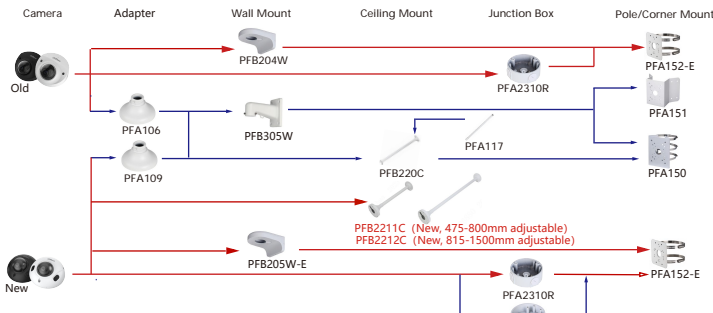

Shape	IP Camera	CVI Camera
Old	IPC-HDBW2231F-AS-S2 IPC-HDBW2431F-AS-S2	HAC-HDBW2501F-A-S2 HAC-HDBW2241F-A-S2
New	IPC-HDBW3241F-AS-S2 IPC-HDBW3441F-AS-S2 IPC-HDBW3541F-AS-S2