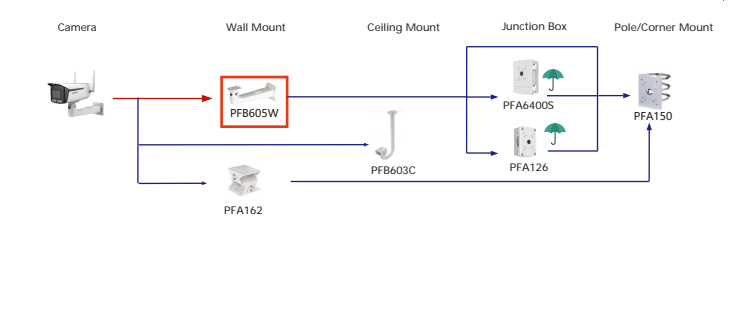

Shape	IP Camera	CVI Camera
IPC-HFW5842DK1-Z-SG IPC-HFW5842DK1-Z4-SG