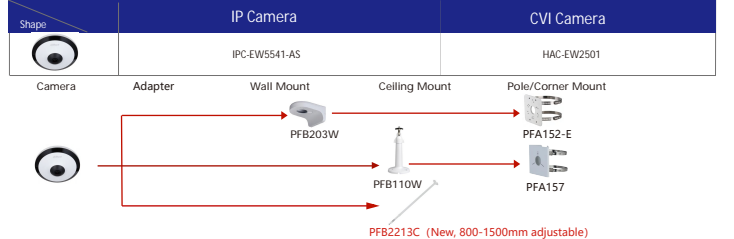

Shape	IP Camera	CVI Camera
	IPC-EBW81242-AS-S2 IPC-EBW8842-AS IPC-EBW81230 IPC-EBW8630	IPC-EBW81242-AS-IVC-S2 IPC-EBW8842-AS-IVC HAC-EBW3802