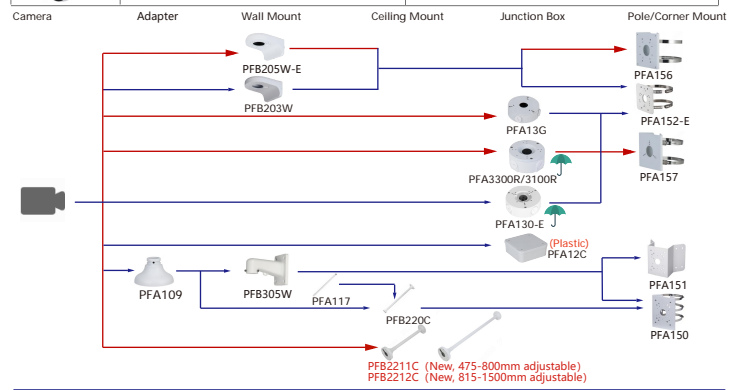

Shape	IP Camera	CVI Camera
		HAC-HDW1500TMO-A-S2 HAC-HDW1500TMO-A-S2 HAC-HDW1231TMO-A HAC-HDW1231TMO HAC-HDW1200TMO-A-S6 HAC-HDW2501TMO-A-S2 HAC-HDW2241TMO-A-S2 HAC-HDW2501TMO-A-POC-S2 HAC-HDW1500TMO-A-POC-S2 HAC-HDW1200TMO-A-POC-S5
	IPC-HDW1230S-S5 IPC-HDW1330S-S5 IPC-HDW1431S-S4	
	IPC-HDW12300T-STW IPC-HDW14300T-STW	IPC-HDW12300T-SAW IPC-HDW14300T-SAW
	T2A-LED T4A-LED	
	T2A-PV T4A-PV	
	IPC-HDW2230T-AS-S2 IPC-HDW2231T-AS-S2 IPC-HDW2431T-AS-S2 IPC-HDW2531T-AS-S2 IPC-HDW2831T-AS-S2	IPC-HDW2241T-S IPC-HDW2441T-S IPC-HDW2541T-S IPC-HDW2841T-S IPC-HDW4231T-S IPC-HDW4531T-S
	IPC-HDW2239T-AS-LED-S2 IPC-HDW2439T-AS-LED-S2	IPC-HDW2249T-S-LED IPC-HDW2449T-S-LED
	IPC-HDW2249T-S-LED IPC-HDW2449T-S-LED IPC-HDW2549T-S-LED IPC-HDW2849T-S-LED	HAC-HDW1209T-A-LED-S2 HAC-HDW1209T-LED-S2
	IPC-HDW1439V-A-IL IPC-HDW1239V-A-IL	
	IPC-HDW1230T1-S5 IPC-HDW1330T1-S5 IPC-HDW1431T1-S4 IPC-HDW1430T1-A-S5 IPC-HDW1430T1-S5	IPC-HDW1239T1-LED-S5 IPC-HDW1239T1-A-LED-S5 IPC-HDW1439T1-A-LED-S4 IPC-HDW1439T1-LED-S4
		HAC-ME1809TO-A-PV-S2 HAC-ME1509TO-A-PV-S2 HAC-ME1239TO-A-PV
		HAC-ME1800EO-L HAC-ME1500EO-L-S2 HAC-ME1200EO-L-S5
		HAC-ME1800EO-LS HAC-ME1500EO-LS-S2 HAC-ME1200EO-LS-S5