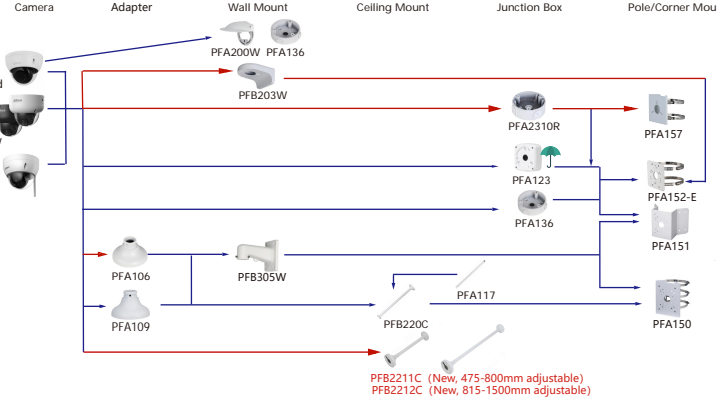

Shape	IP Camera	CVI Camera
Old	IPC-HDBW4831E-ASE IPC-HDBW2241E-S IPC-HDBW2441E-S IPC-HDBW2541E-S(Internal model of new one comes with -S2, while the old product is being delisted) IPC-HDBW2841E-S IPC-HDBW3249E-AS-NI IPC-HDBW3449E-AS-NI IPC-HDBW2230E-S-S2 IPC-HDBW2231E-S-S2	IPC-HDBW2431E-S-S2 IPC-HDBW2531E-S-S2 IPC-HDBW2831E-S-S2 IPC-HDBW1230E-S5 IPC-HDBW1431E-S4 IPC-HDBW1530E-S6 IPC-HDBW1830E-S5 IPC-HDBW1430E-S5
New	IPC-HDBW4241E-AS IPC-HDBW4441E-AS IPC-HDBW4541E-AS IPC-HDBW4841E-AS IPC-HDBW3241E-AS-S2 IPC-HDBW3441E-AS-S2	IPC-HDBW3541E-AS-S2 IPC-HDBW3841E-AS-S2 HAC-HDBW2802EA-A HAC-HDBW2501EA-A-S2 HAC-HDBW2241EA-A-S2 HAC-HDBW1801EA-A-S2 HAC-HDBW1801EA-A-S2 HAC-HDBW1200EA-A-S6 HAC-HDBW1200EA-S6
	IPC-HDBW1230DE-SW