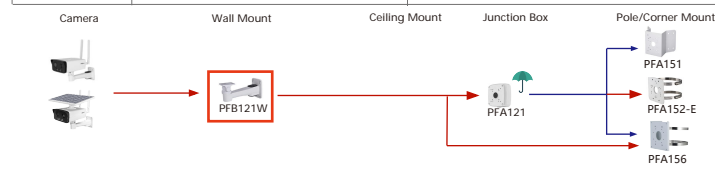

Shape	IP Camera	CVI Camera
IPC-HFWxxx	IPC-HFW3441DG-AS-4G-EAU-B IPC-HFW3441DG-AS-4G-LA-B	
	IPC-HFW2431DG-4G-SP-EAU IPC-HFW2431DG-4G-SP-LA