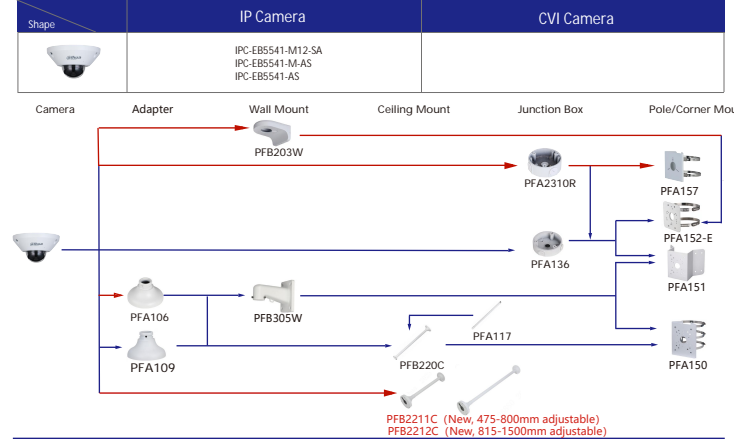

Shape	IP Camera	CVI Camera
	IPC-EBW81242-AS-S2 IPC-EBW8842-AS IPC-EBW81230 IPC-EBW8630	IPC-EBW81242-AS-IVC-S2 IPC-EBW8842-AS-IVC HAC-EBW3802