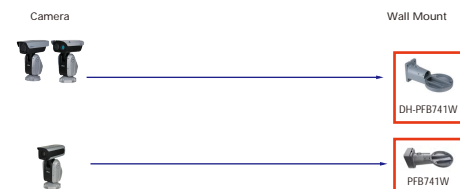

Shape	IP PTZ Camera	CVI PTZ Camera
	PTZ85260-HNF-PA PTZ85448-HNF-PA PTZ85848-HNF-PA PTZ85260-HNF-PA-FL PTZ85448-HNF-PA-FL PTZ85848-HNF-PA-FL	
	PTZ83440-HNF-PA