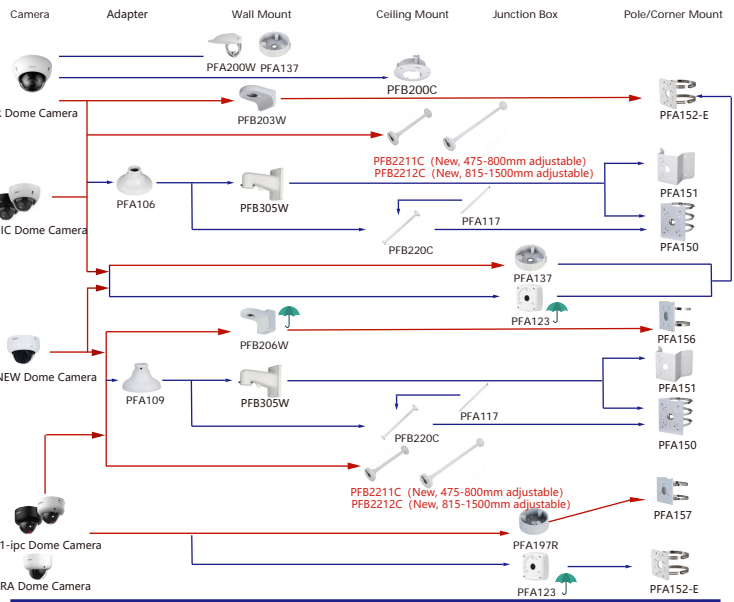

Shape	IP Camera	CVI Camera
R Dome Camera	IPC-HDBW5811R-ZE IPC-HDBW2541R-ZS-ZAS IPC-HDBW2231R-ZS-S2 IPC-HDBW2431R-ZS-S2 IPC-HDBW2431R-ZAS-S2 IPC-HDBW1230R-ZS-S5 IPC-HDBW1431R-ZS-S4	IPC-HDBW2531R-ZS-S2 IPC-HDBW341R-ZAS-S2 IPC-HDBW2831R-ZS-S2 IPC-HDBW3841R-ZAS-S2 IPC-HDBW5449R-ASE-LED IPC-HDBW4241R-ZAS IPC-HDBW4441R-ZAS IPC-HDBW4541R-ZAS IPC-HDBW4841R-ZAS
R-MIC Dome Camera	IPC-HDBW2241R-ZS-ZAS IPC-HDBW2541R-ZS-ZAS(New, Internal mode with-S2) IPC-HDBW5241R-ASE(New, Internal mode with-S3) IPC-HDBW5541R-ASE(New, Internal mode with-S3) IPC-HDBW5449R-ASE-LED IPC-HDBW4241R-ZAS IPC-HDBW4441R-ZAS IPC-HDBW4541R-ZAS IPC-HDBW4841R-ZAS	IPC-HDBW3241R-ZAS-S2 IPC-HDBW3541R-ZAS-S2 IPC-HDBW3841R-ZAS-S2 IPC-HDBW341R-ZS-S2 IPC-HDBW341R-ZS-S2 IPC-HDBW3541R-ZS-S2 IPC-HDBW3841R-ZS-S2 IPC-HDBW341R-AS-P
R-NEW Dome Camera	IPC-HDBW5449R1-ZE-LED IPC-HDBW3459R1-ZAS-PV IPC-HDBW3849R1-ZAS-PV	HAC-HDBW2501RA-Z-A-POC-S2 HAC-HDBW2241RA-Z-A-POC-S2 HAC-HDBW2802RA-Z-A-POC-S2 HAC-HDBW2501RA-Z-A-S2 HAC-HDBW2241RA-Z-A-S2 HAC-HDBW2241RA-Z-A-POC-S2 HAC-HDBW2241RA-Z-A-POC-S2
R1-ipc Dome Camera		HAC-HDBW1801RA-Z-A-S2 HAC-HDBW1801RA-Z-A-AP-S2 HAC-HDBW1231RA-Z-A HAC-HDBW1231RA-Z-A-AP HAC-HDBW1200RA-Z-A-S6 HAC-HDBW1200RA-Z-A-AP-S6 HAC-HDBW1200RA-Z-A-S2 HAC-HDBW1239RA-IL-A-S2