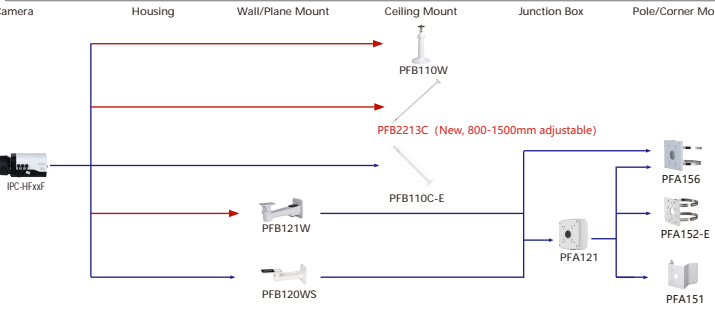

Camera Accessories Selection
Guide you how to install all the cameras

Red font .....Special Installation
Blue arrow .....Not recommended
Red arrow .....Recommended
Red box .....Included in package, no need order
Blue circle IP66
Green circle .....Anti-Corrosion

Selection of Box Camera

Shape	IP Camera	CVI Camera
IPC-HFxxx	IPC-HF7442F-Z-X IPC-HF7842F-Z-X IPC-HF7442F-Z-S2 IPC-HF7842F-Z-S2 IPC-HF541F-ZE(New, Internal mode with-S3) IPC-HF5241F-ZE(New, Internal mode with-S3) IPC-HF5842F-ZE(New, Internal mode with-S3) IPC-HF5442F-ZE(New, Internal mode with-S3)