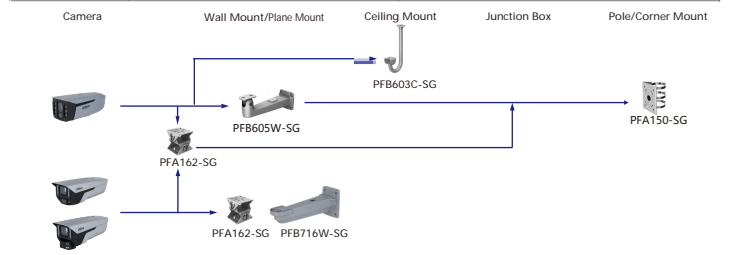

Selection of Bullet Camera

Shape	IP Camera	CVI Camera
IPC-MFWxxx	IPC-MFW7442K1-Z4-T40 IPC-MFW7442K1-Z7-T40 IPC-MFW7842K1-Z4-T20 IPC-MFW7842K1-Z7-T20	
	IPC-MFW7449Y-Z7-T44 IPC-MFW7849Y-Z4-T44	
IPC-MFW7449Y-Z7-T8A IPC-MFW7849Y-Z4-T8A