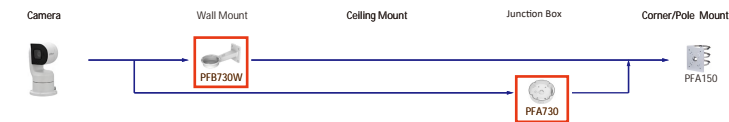

Shape	IP PTZ Camera	CVI PTZ Camera
	PTZ1A225-HNR-GB