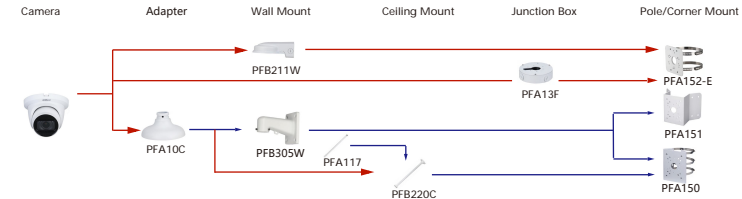

Shape	IP Camera	CVI Camera
		HAC-HDW1801TMO-Z-A-S2 HAC-HDW1801TMO-Z-A-DP-S2 HAC-HDW1500TMO-Z-A-S2 HAC-HDW1500TMO-Z-A-DP-S2 HAC-HDW1231TMO-Z-A HAC-HDW1231TMO-Z-A-DP HAC-HDW1200TMO-Z-A-S6