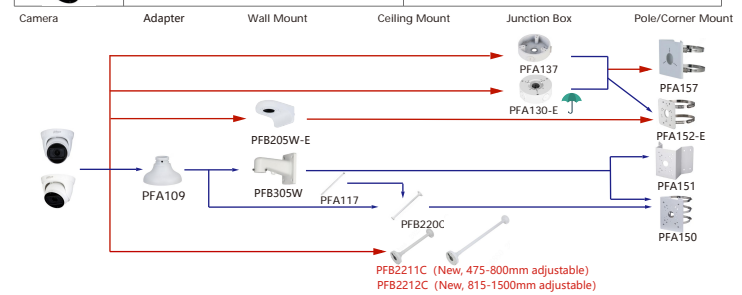

Shape	IP Camera	CVI Camera
		HAC-T3A51-Z-S2 HAC-T3A21-Z
		HAC-T3A21-VF