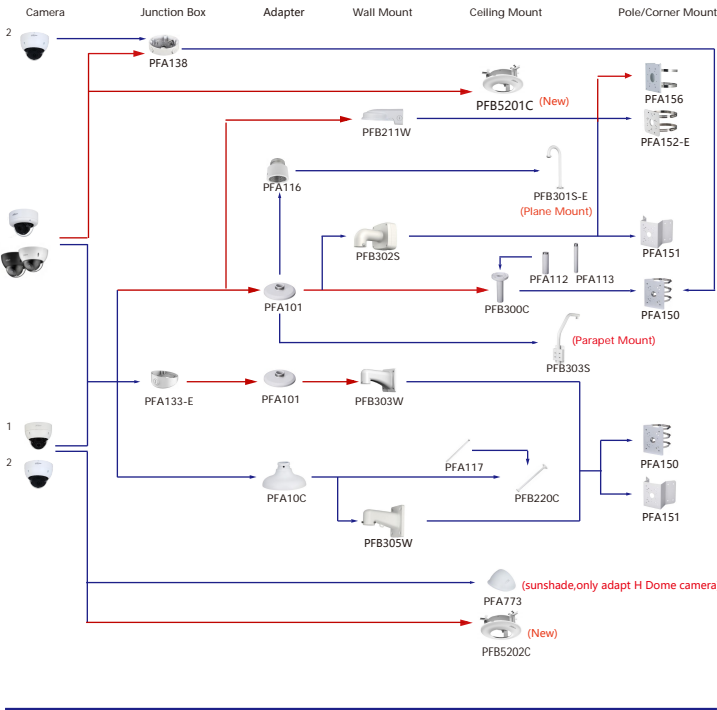

Shape	IP Camera	CVI Camera
IPC-PFW3849S-A180-AS-PV		HAC-PFW3601-A180 HAC-PFW3601-A180-AC24

Shape	IP Camera	CVI Camera
IPC-PFW3849S-A180-AS-PV		

Shape	IP Camera	CVI Camera
1	IPC-HDBW7442H-Z-S2 IPC-HDBW7442H-Z4-S2 IPC-HDBW7842H-Z-S2 IPC-HDBW7842H-Z4-S2	IPC-HDBW5424H-Z4HE(New, Internal mode with-S3) IPC-HDBW5442H-Z4HE(New, Internal mode with-S3) IPC-HDBW5842H-Z4HE(New, Internal mode with-S3) IPC-HDBW5842H-Z4HE(New, Internal mode with-S3)
2	IPC-HDBW8841H-Z-LB IPC-HDBW8841H-Z4-LB	
3	IPC-HDBW7442E1-Z-X IPC-HDBW7442E1-Z4-X IPC-HDBW7842E1-Z-X IPC-HDBW7842E1-Z4-X IPC-HDBW7124E1-Z-X	
4	IPC-HDBW5842E-ZE(New, Internal mode with-S3) IPC-HDBW5842E-Z4E(New, Internal mode with-S3) IPC-HDBW5842E-ZHE(New, Internal mode with-S3) IPC-HDBW5442E-Z4E(New, Internal mode with-S3) IPC-HDBW5442E-ZHE(New, Internal mode with-S3) IPC-HDBW5541E-ZE(New, Internal mode with-S3) IPC-HDBW5541E-Z4E(New, Internal mode with-S3) IPC-HDBW5541E-ZHE(New, Internal mode with-S3)	IPC-HDBW5541E-Z5E(New, Internal mode with-S3) IPC-HDBW5241E-Z5E(New, Internal mode with-S3) IPC-HDBW5831E-Z5E IPC-HDBW5231E-ZE-HDMI IPC-HDBW5442E-ZE-OPAT