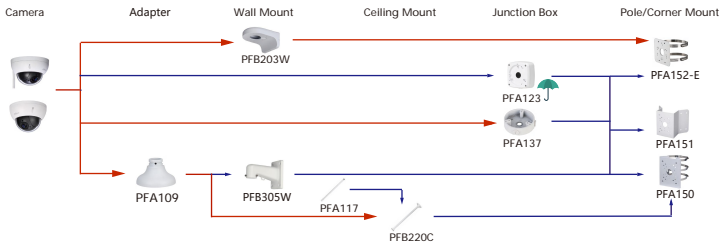

Camera    Adapter    Wall Mount    Ceiling Mount    Junction Box    Pole/Corner Mount

Shape	IP PTZ Camera	CVI PTZ Camera
	SD4A425DB-HNY SD4A225DB-HNY SD4A225DB-R-HNY SD4A216DB-HNY	

Camera    Adapter    Wall Mount    Ceiling Mount    Junction Box    Pole/Corner Mount

Shape	IP PTZ Camera	CVI PTZ Camera
		SD42216DB-HC
	SD29204DB-GNY SD29204DB-GNY-W SD29404DB-GNY SD29404DB-GNY-W	

Shape	IP PTZ Camera	CVI PTZ Camera
	SD22204DB-GNY SD22404DB-GNY	SD22204DB-GC
	SD22204DB-GNY-W SD22404DB-GNY-W	