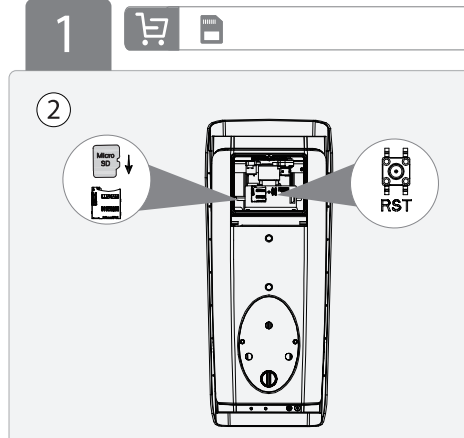

Access ANPR Camera (Swanneck Bracket)

Installation Guide

V1.0.0

- ×1
- ×2
- ×1
- ×1
- ×1
- ×1
- ×1
- ×1

2.5.2

2.5.3

2.6

2.6.1