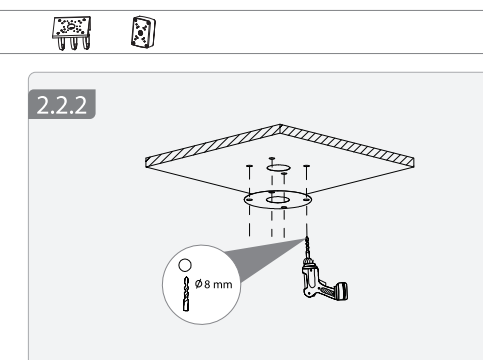

Access ANPR Camera (Swanneck Bracket)

Installation Guide

V1.0.0

- ×1
- ×2
- ×1
- ×1
- ×1
- ×1
- ×1
- ×1

2.5.2

2.5.3

2.6

2.6.1