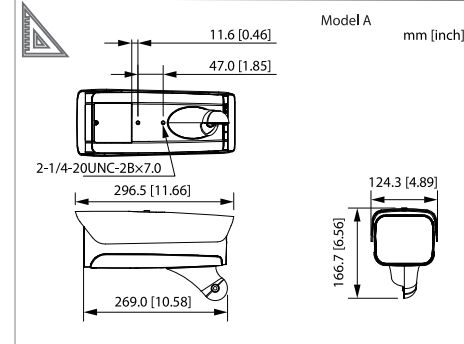

Access ANPR Camera (Swanneck Bracket)

Installation Guide

V1.0.0

- ×1
- ×2
- ×1
- ×1
- ×1
- ×1
- ×1
- ×1

2.5.2

2.5.3

2.6

2.6.1

2.6.2

2.6.3

2.6.4

2.6.5

2.6.6

2.6.7

2.6.8

3.1