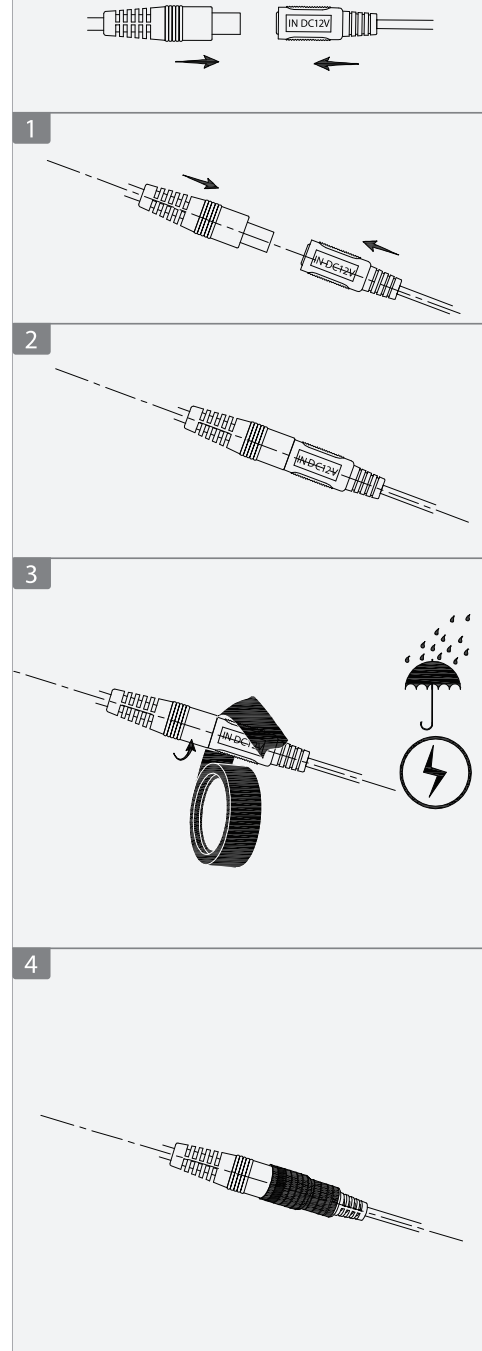

Access ANPR Camera (Swanneck Bracket)

Installation Guide

V1.0.0

- ×1
- ×2
- ×1
- ×1
- ×1
- ×1
- ×1
- ×1

2.5.2

2.5.3

2.6

2.6.1

2.6.2

2.6.3

2.6.4

2.6.5

2.6.6

2.6.7

2.6.8

3.1

3.2

3.2

3.3

3.3