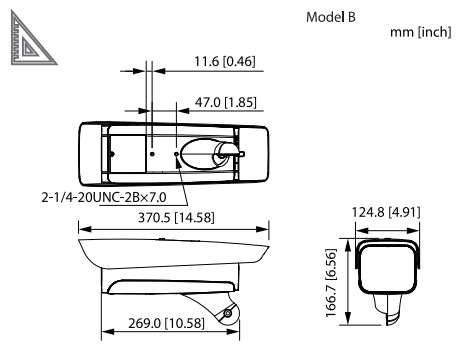

Access ANPR Camera (Swanneck Bracket)

Installation Guide

V1.0.0

- ×1
- ×2
- ×1
- ×1
- ×1
- ×1
- ×1
- ×1

2.5.2

2.5.3

2.6

2.6.1

2.6.2

2.6.3

2.6.4

2.6.5

2.6.6

2.6.7

2.6.8

3.1