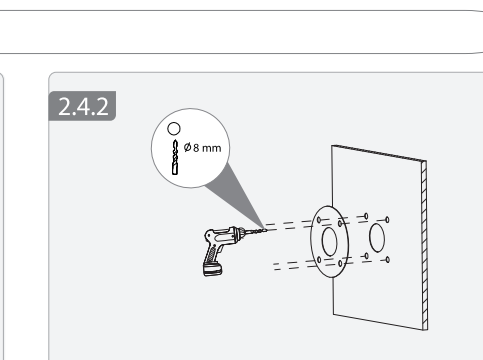

Access ANPR Camera (Swanneck Bracket)

Installation Guide

V1.0.0

- ×1
- ×2
- ×1
- ×1
- ×1
- ×1
- ×1
- ×1

2.5.2

2.5.3

2.6

2.6.1