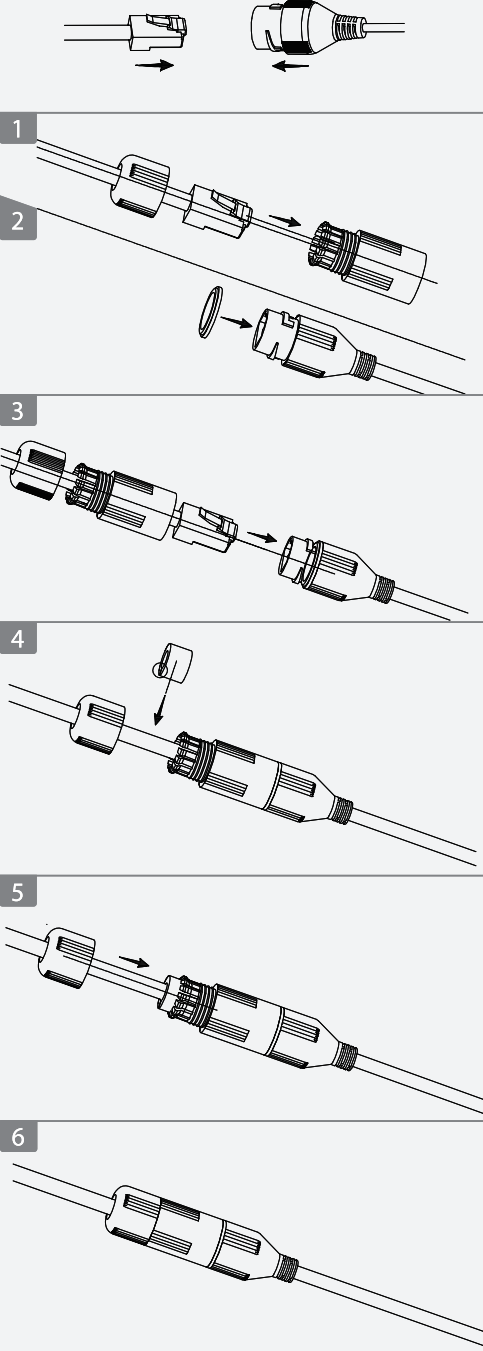

Access ANPR Camera (Swanneck Bracket)

Installation Guide

V1.0.0

- ×1
- ×2
- ×1
- ×1
- ×1
- ×1
- ×1
- ×1

2.5.2

2.5.3

2.6

2.6.1

2.6.2

2.6.3

2.6.4

2.6.5

2.6.6

2.6.7

2.6.8

3.1

3.2

3.2

3.3

3.3