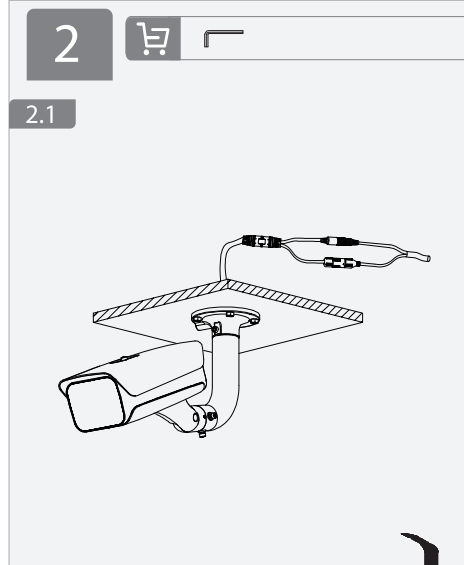

Access ANPR Camera (Swanneck Bracket)

Installation Guide

V1.0.0

- ×1
- ×2
- ×1
- ×1
- ×1
- ×1
- ×1
- ×1

2.5.2

2.5.3

2.6

2.6.1